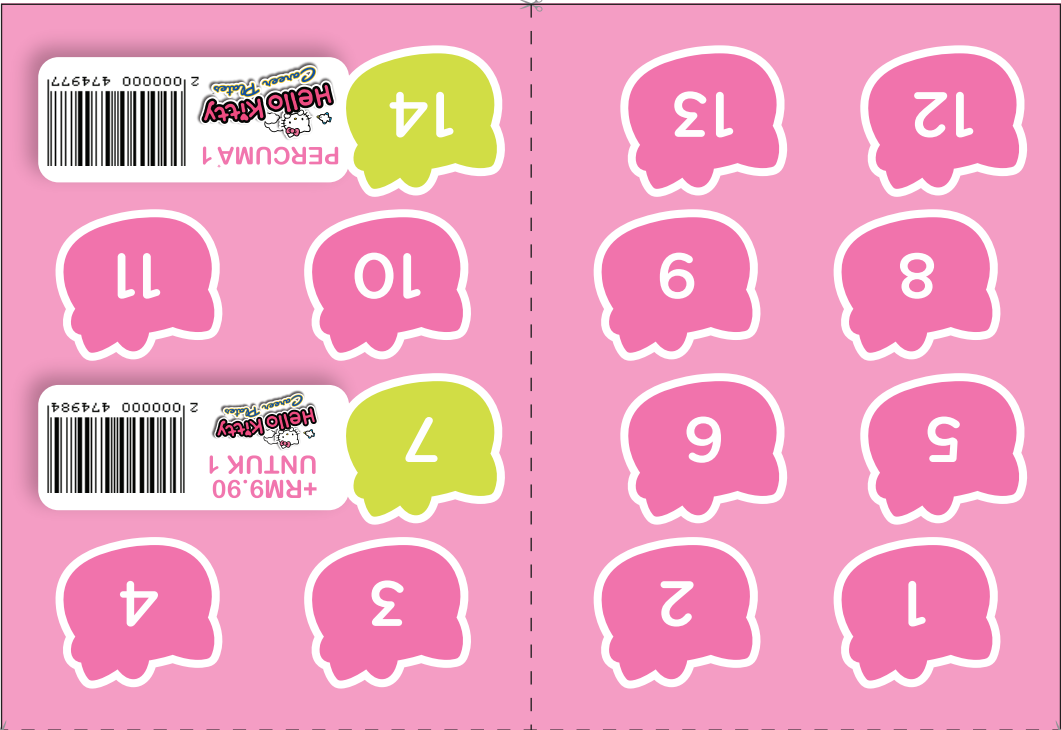

**Hello Kitty
 Career Plates
 Collector Card
 Printout**

Instructions:
 Cut the printout and
 then fold according
 to the fold lines

**+1
 PELEKAT
 BONUS***

#HKCareerPlates #7ElevenMY

TEMPOM PERBERIAN PELEKAT
 24 FEB - 19 APR 2020

TEMPOM PENEBUSAN
 24 FEB - 26 APR 2020

PERCUMA*
 DENGAN 14 PELEKAT
 ATAU 7 PELEKAT + RM9**

RM5 = 1 PELEKAT